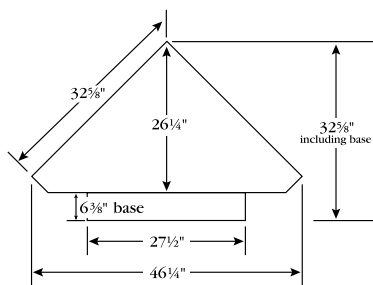

Taos Full Cabinet Mantel with Base 41 3/4" W x 36 1/2" H x 13 1/8" D		Taos Corner Cabinet Mantel with Base 46 1/4" W x 36 1/2" H x 32 5/8" D	
EMF-20W	White Full Mantel with Base & Brass Frame	EMC-20W	White Corner Mantel with Base & Brass Frame
EMF-20O	Oak Full Mantel with Base & Brass Frame	EMC-20O	Oak Corner Mantel with Base & Brass Frame
EMF-20DO	Dark Oak Full Mantel with Base & Brass Frame	EMC-20DO	Dark Oak Corner Mantel with Base & Brass Frame
EMF-20C	Cherry Full Mantel with Base & Brass Frame	EMC-20C	Cherry Corner Mantel with Base & Brass Frame
EMF-20UH	Unfinished Hardwood Full Mantel with Base & Brass Frame	EMC-20UH	Unfinished Hardwood Corner Mantel with Base & Brass Frame
EMF-20UO	Unfinished Oak Full Mantel with Base & Brass Frame	EMC-20UO	Unfinished Oak Corner Mantel with Base & Brass Frame

Gas Inlet		Warranty
Type of Gas (State on Order)	Natural or LP	All parts carry a 5-year limited warranty with a 5-year limited labor warranty. <b>Note:</b> Empire has a policy of constantly improving quality and performance of its appliances; therefore, materials and specifications are subject to change without notice.
Iron Pipe Size (N.P.T)	3/8 inch	
Ignition System	Standing Pilot/Piezo	

## Taos Mantel Dimensions

Cabinet Mantel (36 H" high)

Corner Mantel (36 H" high)

Taos Maxi Vent-Free Fireplace Shown with Optional Floor Stand

Empire Comfort Systems is committed to continuous product improvement; specifications are subject to change without notice. Flame size, shape, and color will vary from photos. Our mantels feature natural veneers and hand-rubbed finishes - wood grain and color will vary. Adjust light levels and use "natural light" incandescent bulbs to enhance the dramatic look for your wooden mantel.