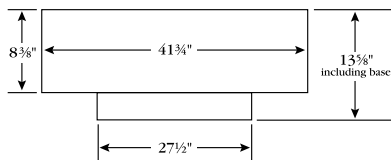

Gas Inlet		Warranty
Type of Gas (State on Order)	Natural or LP	All parts carry a 5-year limited warranty with a 5-year limited labor warranty. Note: Empire has a policy of constantly improving quality and performance of its appliances; therefore, materials and specifications are subject to change without notice.
Iron Pipe Size (N.P.T)	3/8 inch	
Ignition System	Standing Pilot/Piezo	

Safety Controls	Installation and Safety
Pilot equipped with automatic shut-off and oxygen depletion sensor.	Refer to your Owner's Manual for complete installation and safety information.

This appliance may be installed in an aftermarket (mobile) home where not prohibited by state or local codes.

Taos Mantel Dimensions

Cabinet Mantel (36 H" high)