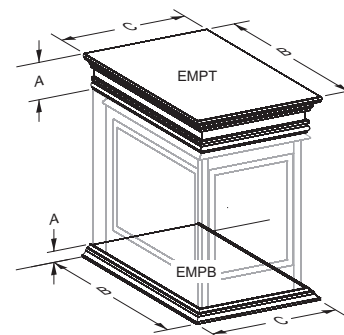

EMBF & EMF

STANDARD CORNER CABINET MANTEL DIMENSIONS (IN INCHES)

Standard	A	B	C	D	E	F	G	H	I	J	K	L	Fits
Corner													
EMC-22	43 3/8	25 1/4	38 5/8	40 5/8	31	23 1/8	26 3/4	24 3/8	24 1/2	11 7/8	3 1/4	30 3/8	VF24FP
EMBC-1S	63	37 3/8	51 7/8	57 3/4	45 3/4	34 1/2	33 7/8	33 3/4	38 5/8	20 5/8	3 1/4	40 3/8	VFD32FB/DVD32FP/VFP32BP
EMBC-3S	69	40 1/4	53 3/8	64	49	40 5/8	35 7/8	36 1/2	44 3/8	20 5/8	3 1/4	43	VFD36FB/VFP36BP/DVP36FP
EMBC-4S	73	42 1/4	53 3/8	67 3/4	51 5/8	44 1/2	35 3/4	38 1/2	48 1/2	20 3/4	3 1/4	45	VFD42FB/DVD42FP/DVP42FP
EMBC-11S	55 3/4	33 3/4	41 1/4	49 7/8	40 3/4	31	30 5/8	31	41 1/8	16 5/8	3 5/8	33 7/8	VFD26FP

EMBC & EMC

PENINSULA MANTEL DIMENSIONS (IN INCHES)

Model	A	B	C
EMPT (Top)	8 1/8	47 7/8	30 1/8
EMPB (Base)	2 1/2	47 7/8	30 1/8

PROFILE SERIES MANTELS AND MANTELSELVES

- Flush Mantels in 48-inch and 52-inch and Mantelshelves in 48-inch, 60-inch and 72-inch
- Requires Tile, Stone, or Other Noncombustible Surround
- Ideal for New Construction and Remodeling
- Unfinished or Primed Hardwood

PROFILE MANTEL DIMENSIONS (INCHES)

Model	A	B	C	D	E	E with trim	F	F with trim
MFL-48	64 7/8	8	53 1/4	57 1/2	47	46	41 1/2	41
MFL-52	68 1/2	8	56 5/8	61 1/2	51	50	42 5/8	41 1/8

All Profile mantels ship unfinished or primed. Shown in dark oak finish with Jefferson Deluxe 36 Flush Vent-Free Firebox with Matte Black Outer Frame and Loft Burner.