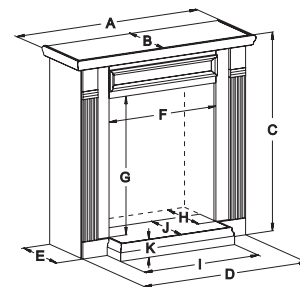

MANTEL FINISHES

Oak

Dark Oak

Unfinished Hardwood

Cherry

White

STANDARD MANTEL DIMENSIONS (IN INCHES)

Standard	A	B	C	D	E	F	G	H	I	J	K	L	Fits
Full													
EMF-22	37 3/4	13 1/4	38 1/2	35	12 1/2	23	26 3/4	11 1/2	26 3/8	16 1/8	3 5/8	-	VF24FP
EMBF-1S	58 1/8	22 3/4	51 3/4	49	19 1/8	34 5/8	33 7/8	18 5/8	38 1/2	23	3 5/8	-	VFD32FB/DVD32FP/VFP32FP
EMBF-3S	63 7/8	26 1/2	54	55 1/4	22 5/8	40 3/4	35 3/4	21 7/8	44 1/2	26 1/8	3 5/8	-	VFD36FB/DVP36FP
EMBF-4S	66 3/4	25 7/8	53 5/8	59 1/8	22 3/4	44 5/8	35 7/8	22	48 3/4	23	3 1/4	-	VFD42FB/DVD42FP/DVP42FP
EMBF-11S	48	18 1/8	41 1/4	39 3/4	14 3/4	30 1/4	30 5/8	13 3/4	41 1/4	16 1/2	3 5/8	-	VFD26FP

EMBF & EMF

STANDARD CORNER CABINET MANTEL DIMENSIONS (IN INCHES)

Standard	A	B	C	D	E	F	G	H	I	J	K	L	Fits
Corner													
EMC-22	43 3/8	25 1/4	38 5/8	40 5/8	31	23 1/8	26 3/4	24 3/8	24 1/2	11 7/8	3 1/4	30 3/8	VF24FP
EMBC-1S	63	37 3/8	51 7/8	57 3/4	45 3/4	34 1/2	33 7/8	33 3/4	38 5/8	20 5/8	3 1/4	40 3/8	VFD32FB/DVD32FP/VFP32BP
EMBC-3S	69	40 1/4	53 3/8	64	49	40 5/8	35 7/8	36 1/2	44 3/8	20 5/8	3 1/4	43	VFD36FB/VFP36BP/DVP36FP
EMBC-4S	73	42 1/4	53 3/8	67 3/4	51 5/8	44 1/2	35 3/4	38 1/2	48 1/2	20 3/4	3 1/4	45	VFD42FB/DVD42FP/DVP42FP
EMBC-11S	55 3/4	33 3/4	41 1/4	49 7/8	40 3/4	31	30 5/8	31	41 1/8	16 5/8	3 5/8	33 7/8	VFD26FP

EMBC & EMC

PENINSULA MANTEL DIMENSIONS (IN INCHES)

Model	A	B	C
EMPT (Top)	8 1/8	47 7/8	30 1/8
EMPB (Base)	2 1/2	47 7/8	30 1/8

PROFILE SERIES MANTELS AND MANTELSELVES

- Flush Mantels in 48-inch and 52-inch and Mantelshelves in 48-inch, 60-inch and 72-inch
- Requires Tile, Stone, or Other Noncombustible Surround
- Ideal for New Construction and Remodeling
- Unfinished or Primed Hardwood