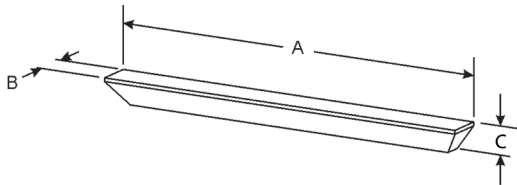

EMBC & EMC

PENINSULA MANTEL DIMENSIONS (IN INCHES)

Model	A	B	C
EMPT (Top)	8 1/8	47 7/8	30 1/8
EMPB (Base)	2 1/2	47 7/8	30 1/8

PROFILE SERIES MANTELS AND MANTELSELVES

- Flush Mantels in 48-inch and 52-inch and Mantelshelves in 48-inch, 60-inch and 72-inch
- Requires Tile, Stone, or Other Noncombustible Surround
- Ideal for New Construction and Remodeling
- Unfinished or Primed Hardwood

PROFILE MANTEL DIMENSIONS (INCHES)

Model	A	B	C	D	E	E with trim	F	F with trim
MFL-48	64 7/8	8	53 1/4	57 1/2	47	46	41 1/2	41
MFL-52	68 1/2	8	56 5/8	61 1/2	51	50	42 5/8	41 1/8

All Profile mantels ship unfinished or primed. Shown in dark oak finish with Jefferson Deluxe 36 Flush Vent-Free Firebox with Matte Black Outer Frame and Loft Burner.

All Profile mantelshelves ship unfinished or primed. Shown in custom cherry finish with Luxury Madison 36 Direct-Vent Fireplace.

PROFILE MANTELSELF DIMENSIONS (INCHES)

Model	A	B	C
MS-48	48	8	5
MS-60	60	8	5
MS-72	72	8	5