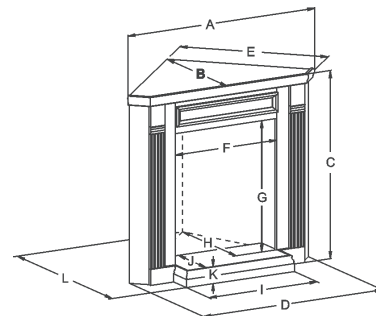

MANTEL FINISHES

Oak

Dark Oak

Unfinished Hardwood

Cherry

White

STANDARD MANTEL DIMENSIONS (IN INCHES)

Standard	A	B	C	D	E	F	G	H	I	J	K	L	Fits
Full													
EMF-22	37 3/4	13 1/4	38 1/2	35	12 1/2	23	26 3/4	11 1/2	26 3/8	16 1/8	3 5/8	-	VF24FP
EMBF-1S	58 1/8	22 3/4	51 3/4	49	19 1/8	34 5/8	33 7/8	18 5/8	38 1/2	23	3 5/8	-	VFD32FB/DVD32FP/VFP32FP
EMBF-3S	63 7/8	26 1/2	54	55 1/4	22 5/8	40 3/4	35 3/4	21 7/8	44 1/2	26 1/8	3 5/8	-	VFD36FB/DVP36FP
EMBF-4S	66 3/4	25 7/8	53 5/8	59 1/8	22 3/4	44 5/8	35 7/8	22	48 3/4	23	3 1/4	-	VFD42FB/DVD42FP/DVP42FP
EMBF-11S	48	18 1/8	41 1/4	39 3/4	14 3/4	30 1/4	30 5/8	13 3/4	41 1/4	16 1/2	3 5/8	-	VFD26FP

EMBF & EMF

STANDARD CORNER CABINET MANTEL DIMENSIONS (IN INCHES)

Standard	A	B	C	D	E	F	G	H	I	J	K	L	Fits
Corner													
EMC-22	43 3/8	25 1/4	38 5/8	40 5/8	31	23 1/8	26 3/4	24 3/8	24 1/2	11 7/8	3 1/4	30 3/8	VF24FP
EMBC-1S	63	37 3/8	51 7/8	57 3/4	45 3/4	34 1/2	33 7/8	33 3/4	38 5/8	20 5/8	3 1/4	40 3/8	VFD32FB/DVD32FP/VFP32BP
EMBC-3S	69	40 1/4	53 3/8	64	49	40 5/8	35 7/8	36 1/2	44 3/8	20 5/8	3 1/4	43	VFD36FB/VFP36BP/DVP36FP
EMBC-4S	73	42 1/4	53 3/8	67 3/4	51 5/8	44 1/2	35 3/4	38 1/2	48 1/2	20 3/4	3 1/4	45	VFD42FB/DVD42FP/DVP42FP
EMBC-11S	55 3/4	33 3/4	41 1/4	49 7/8	40 3/4	31	30 5/8	31	41 1/8	16 5/8	3 5/8	33 7/8	VFD26FP

EMBC & EMC

PENINSULA MANTEL DIMENSIONS (IN INCHES)

Model	A	B	C
EMPT (Top)	8 1/8	47 7/8	30 1/8
EMPB (Base)	2 1/2	47 7/8	30 1/8

PROFILE SERIES MANTELS AND MANTELSELVES

- Flush Mantels in 48-inch and 52-inch and Mantelshelves in 48-inch, 60-inch and 72-inch
- Requires Tile, Stone, or Other Noncombustible Surround
- Ideal for New Construction and Remodeling
- Unfinished or Primed Hardwood