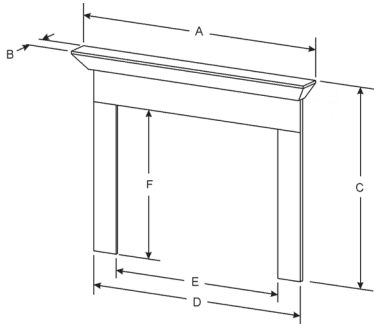

EMBF & EMF

STANDARD CORNER CABINET MANTEL DIMENSIONS (IN INCHES)

Standard	A	B	C	D	E	F	G	H	I	J	K	L	Fits
Corner													
EMC-22	43 3/8	25 1/4	38 5/8	40 5/8	31	23 1/8	26 3/4	24 3/8	24 1/2	11 7/8	3 1/4	30 3/8	VF24FP
EMBC-1S	63	37 3/8	51 7/8	57 3/4	45 3/4	34 1/2	33 7/8	33 3/4	38 5/8	20 5/8	3 1/4	40 3/8	VFD32FB/DVD32FP/VFP32BP
EMBC-3S	69	40 1/4	53 3/8	64	49	40 5/8	35 7/8	36 1/2	44 3/8	20 5/8	3 1/4	43	VFD36FB/VFP36BP/DVP36FP
EMBC-4S	73	42 1/4	53 3/8	67 3/4	51 5/8	44 1/2	35 3/4	38 1/2	48 1/2	20 3/4	3 1/4	45	VFD42FB/DVD42FP/DVP42FP
EMBC-11S	55 3/4	33 3/4	41 1/4	49 7/8	40 3/4	31	30 5/8	31	41 1/8	16 5/8	3 5/8	33 7/8	VFD26FP

EMBC & EMC

PENINSULA MANTEL DIMENSIONS (IN INCHES)

Model	A	B	C
EMPT (Top)	8 1/8	47 7/8	30 1/8
EMPB (Base)	2 1/2	47 7/8	30 1/8

PROFILE SERIES MANTELS AND MANTELSELVES

- Flush Mantels in 48-inch and 52-inch and Mantelshelves in 48-inch, 60-inch and 72-inch
- Requires Tile, Stone, or Other Noncombustible Surround
- Ideal for New Construction and Remodeling
- Unfinished or Primed Hardwood

PROFILE MANTEL DIMENSIONS (INCHES)

Model	A	B	C	D	E	E with trim	F	F with trim
MFL-48	64 7/8	8	53 1/4	57 1/2	47	46	41 1/2	41
MFL-52	68 1/2	8	56 5/8	61 1/2	51	50	42 5/8	41 1/8

All Profile mantels ship unfinished or primed. Shown in dark oak finish with Jefferson Deluxe 36 Flush Vent-Free Firebox with Matte Black Outer Frame and Loft Burner.